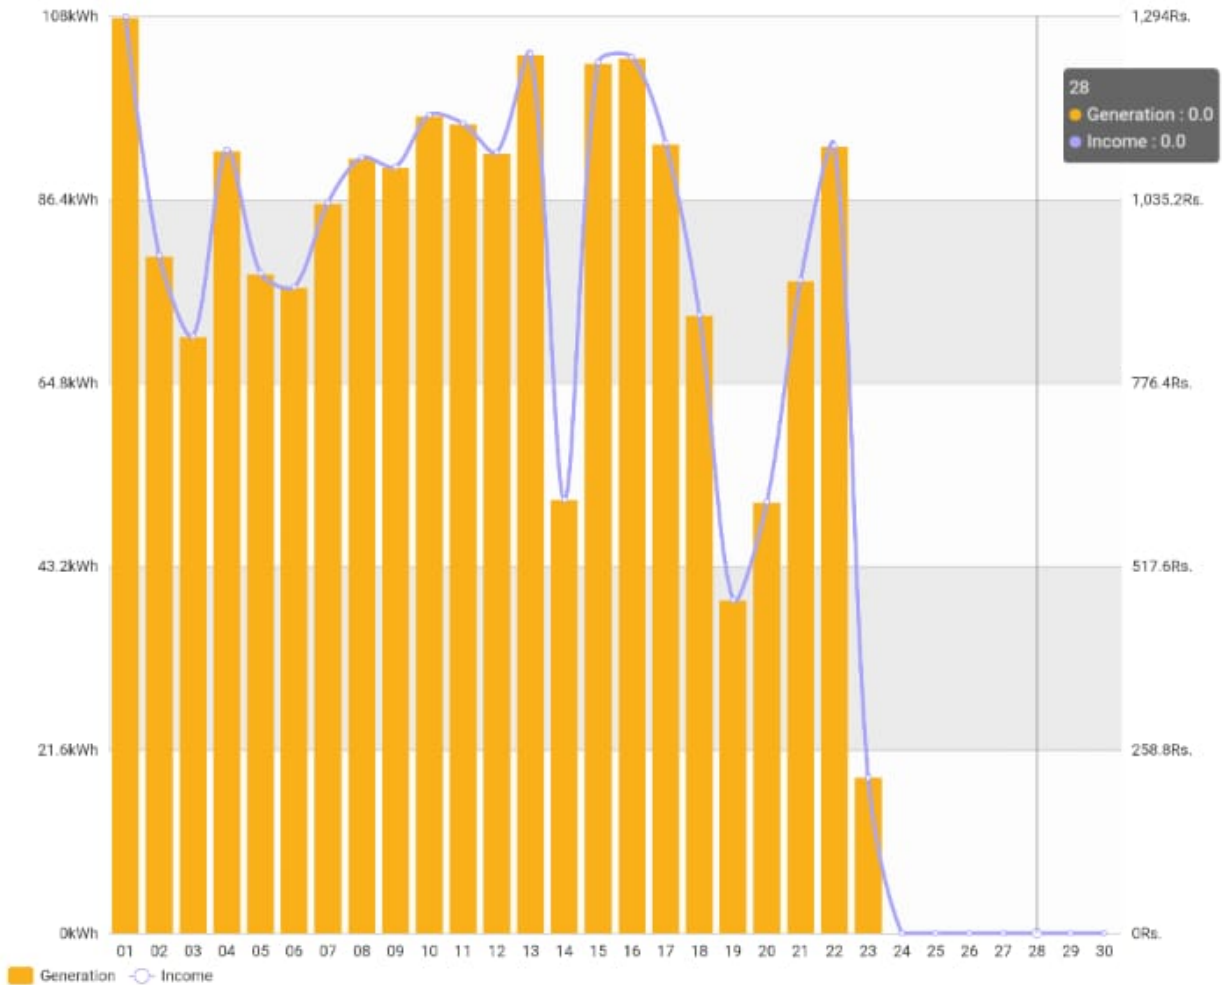

0.0kWh E-Today

1.86MWh E-Month

5.23MWh E-Total

Day

Daily

Monthly

Annual

2018-11

OverView

Charts

Devices

Map

Attribute

Ringtone

0.0kWh
E-Today

1.86MWh
E-Month

5.23MWh
E-Total

Day

Daily

Monthly

Annual

2018

Generation Income

OverView