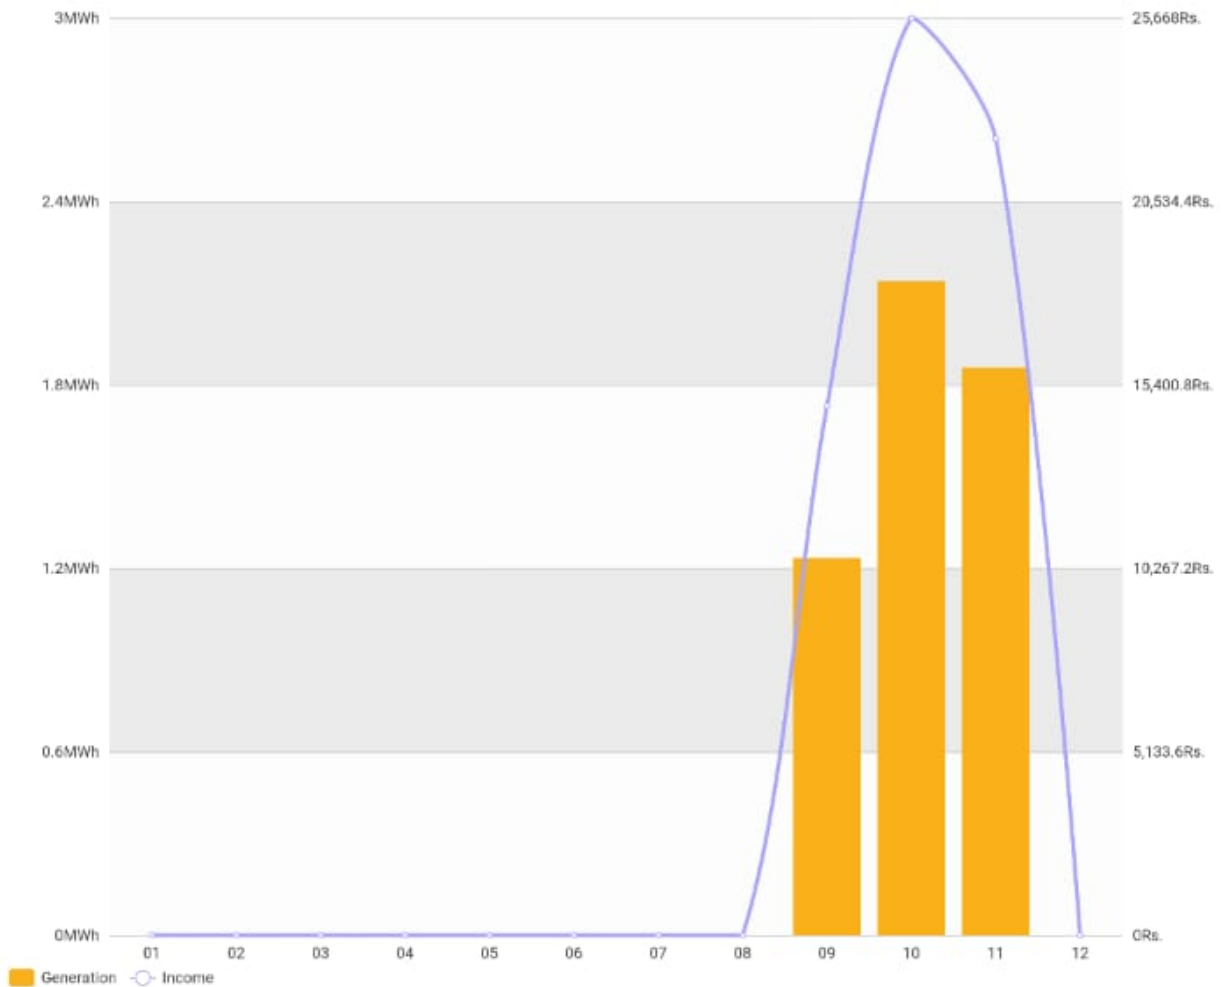

5.23MWh
E-Total

Day

Daily

Monthly

Annual

2018

Generation Income

OverView